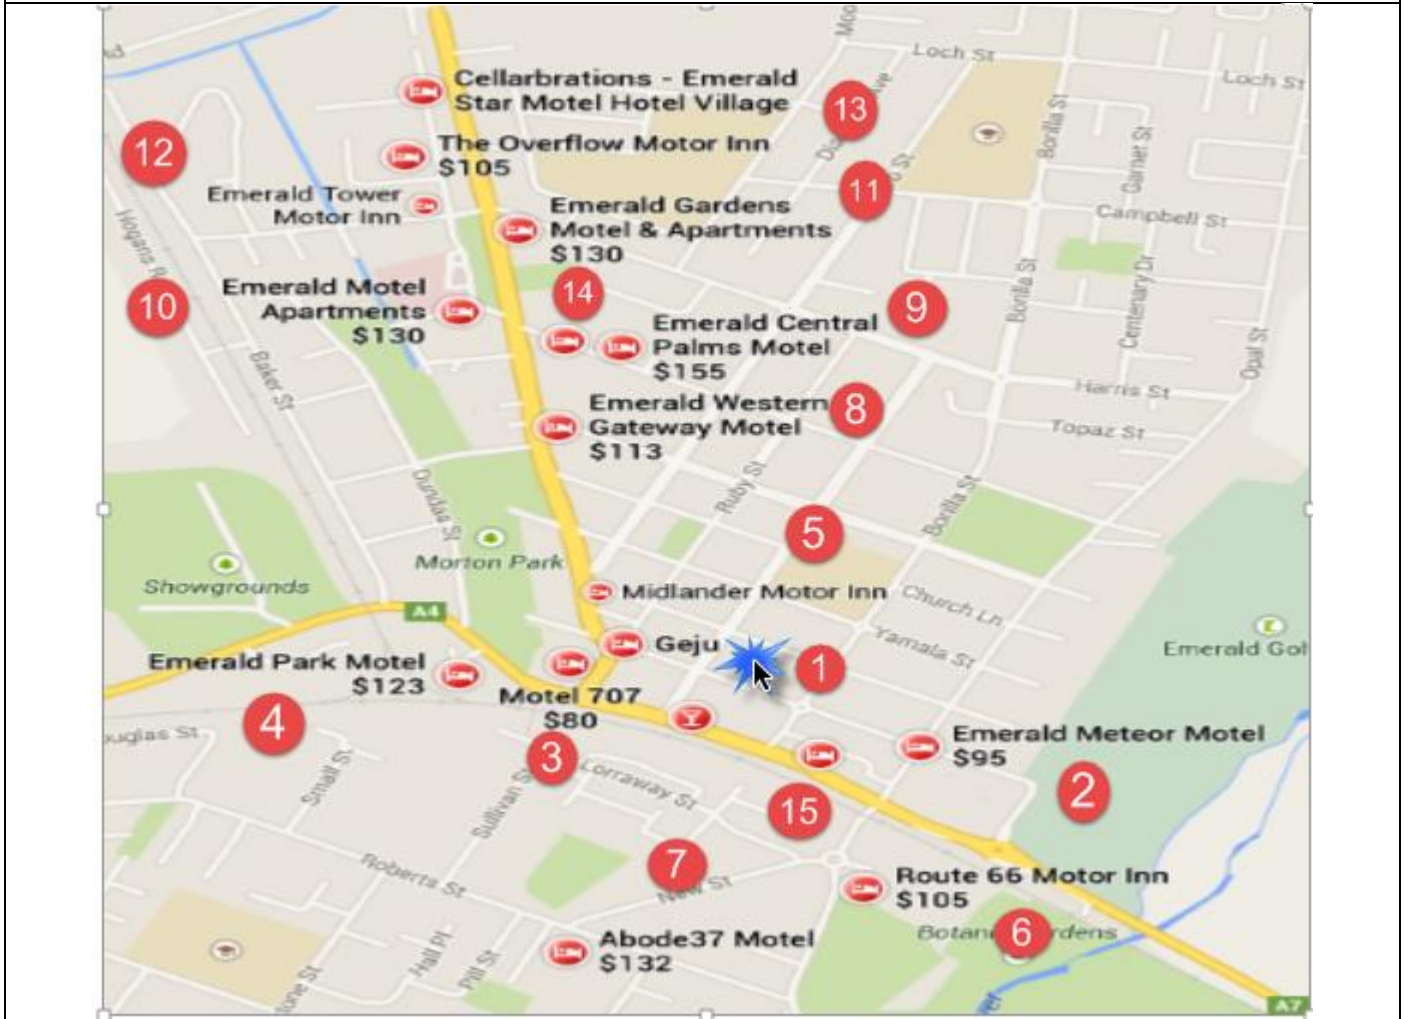

## EMERALD ACCOMODATION

(Please note that prices listed below are not current.)

### LEGEND

1	Emerald Town Hall	9	Emerald Central Palms Motel 07 4982 3600	
2	<b>Now called Emerald Central</b> 07 4982 3388	10	Emerald Motel Apartments 07 4987 4333	
3	Motel 707 07 4982 1707	11	Emerald Gardens Motel & Apartments 07 4987 6222	
4	Emerald Park Motel 07 4982 0885	12	Emerald Tower Motor Inn 07 4982 2100	
5	Midlander Motor Inn 07 4988 2121	13	The Overflow Motor Inn 07 4982 2156	
6	Route 66 Motor Inn 07 4987 7755	14	Emerald Maraboon Motor Inn 07 4982 0777	
7	Abode 37 Motel 07 4987 6519	15	A&A Lodge Motel 07 4982 2355	
8	Emerald Western Gateway Motel 07 4980 0500	16	Emerald Explorers Inn 07 4982 2822	These motels are over the bridge and on the way to the airport.
		17	Mayfair Motel 07 4982 2284	